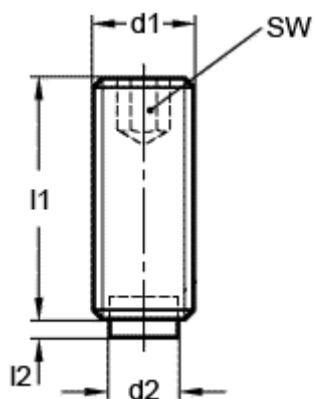

Data Sheet

Article number: 20930659

Description: E+G Grub screw
GN 913.3-M10-25-MS

Measures

$d1 = M10$

$d2 = 8.0$

$l1 = 25$

$l2 = 2.0$

$SW = 5.0$